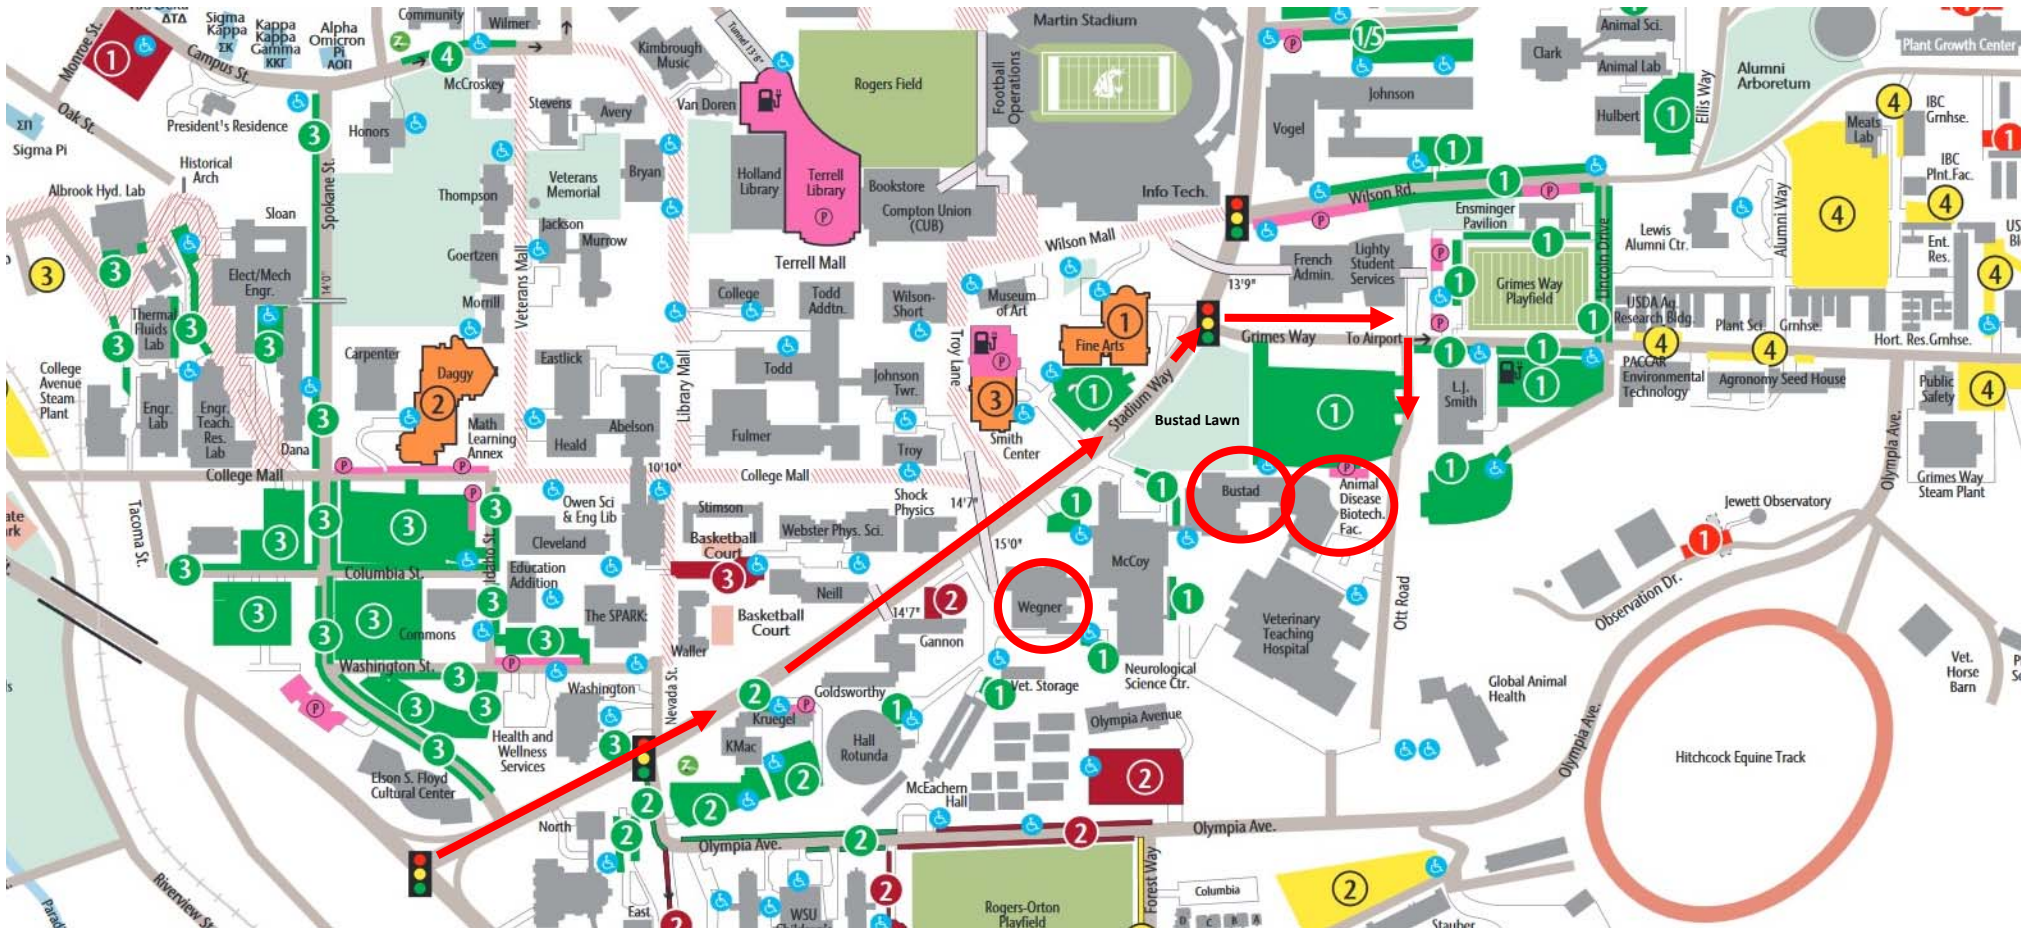

College of  
**Veterinary Medicine**  
WASHINGTON STATE UNIVERSITY

Bustad Hall, WSU College of Veterinary Medicine  
Grimes Way, Pullman, WA 99164-7012

Bustad, Wegner and ADBF are indicated by the red circles.

Students are responsible for obtaining parking passes if they or their guests wish to park on campus.

There are specific rules regarding overnight parking.

Please visit [transportation.wsu.edu](http://transportation.wsu.edu) for a complete set of parking rules.